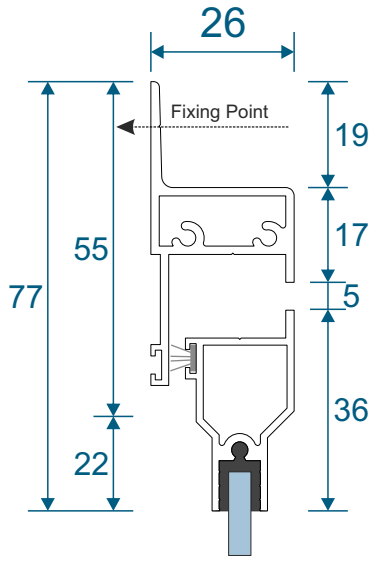

## Single Side Hung Butt Hinge Opener - Face Fix

Single Butt Hinged  
Max Opening Angle: 170°±

# Frame Sections

## Double Side Hung Butt Hinge Opener - Face Fix

Double Butt Hinged  
Max Opening Angle: 170°±