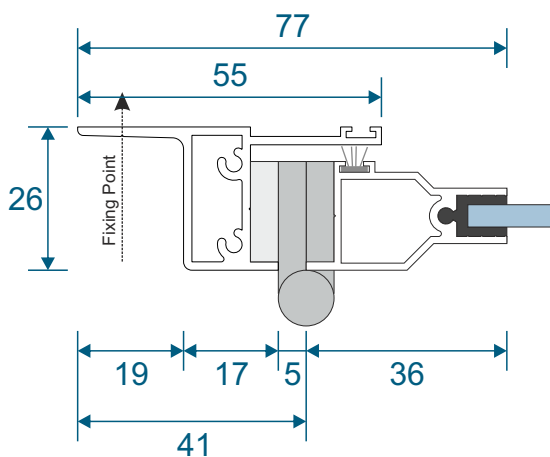

# Frame Sections

## Single Side Hung Butt Hinge Opener - Face Fix

Single Butt Hinged  
Max Opening Angle: 170°±