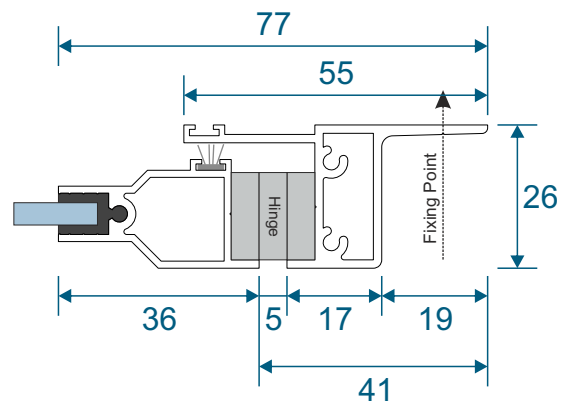

Frame Sections

Single Top Hung Friction Hinge Opener - Face Fix