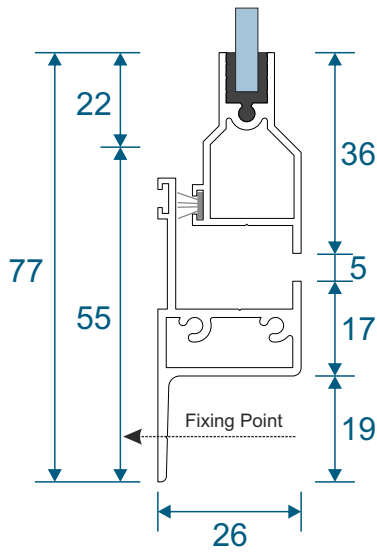

# Frame Sections

## Single Side Hung Butt Hinge Opener - Face Fix

Single Butt Hinged  
Max Opening Angle: 170°±

## Double Side Hung Butt Hinge Opener - Face Fix

Double Butt Hinged  
Max Opening Angle: 170°±