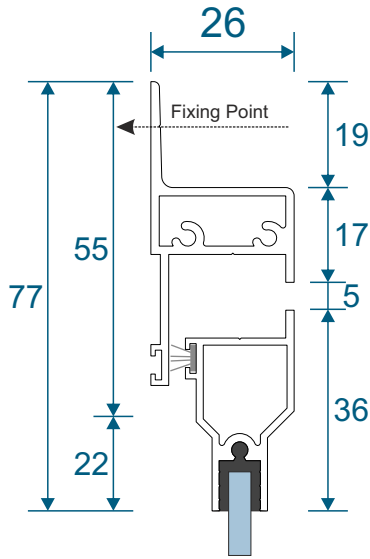

## Single Side Hung Butt Hinge Opener - Face Fix

Single Butt Hinged  
Max Opening Angle: 170°±