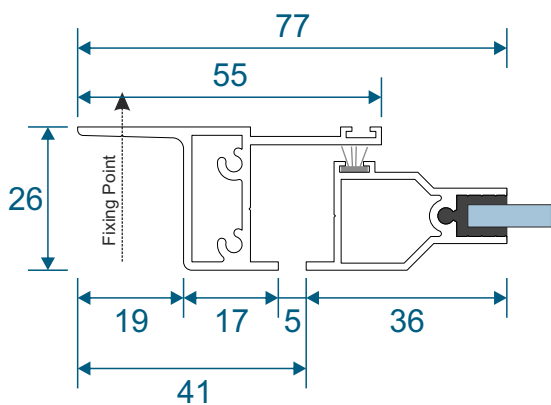

Frame Sections

Single Side Hung Friction Hinge Opener - Face Fix