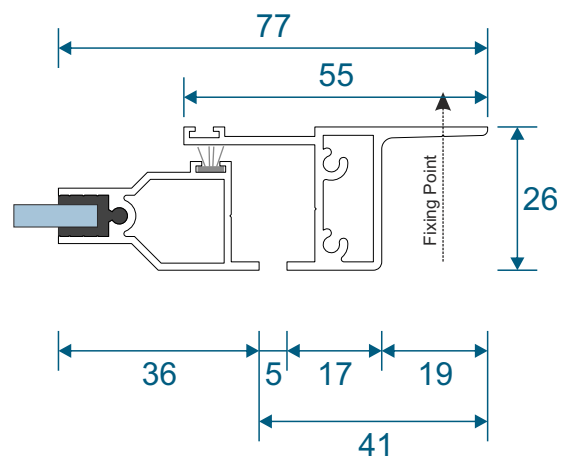

# Frame Sections

## Single Side Hung Butt Hinge Opener - Face Fix

Single Butt Hinged  
Max Opening Angle: 170°±