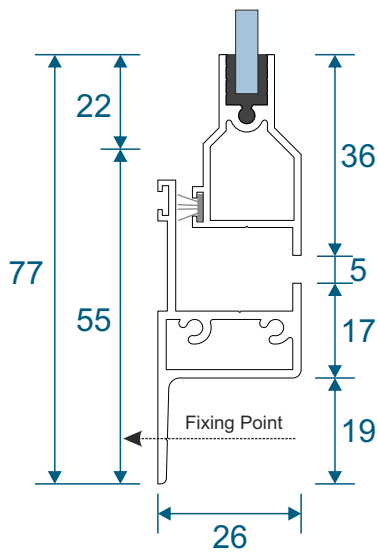

Frame Sections

Single Top Hung Friction Hinge Opener - Face Fix