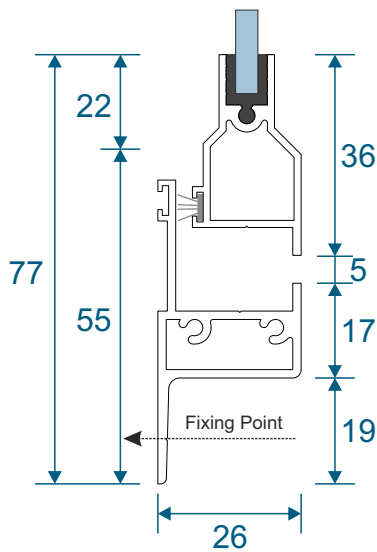

# Frame Sections

## Single Side Hung Butt Hinge Opener - Face Fix

Single Butt Hinged  
Max Opening Angle: 170°±