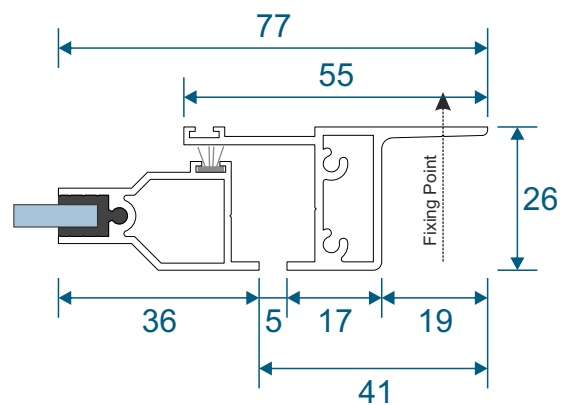

Frame Sections

Single Side Hung Friction Hinge Opener - Face Fix