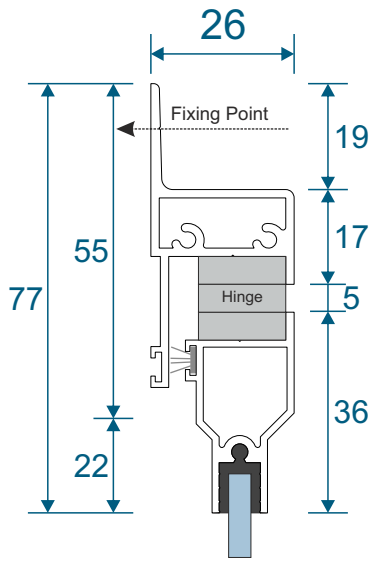

## Single Side Hung Butt Hinge Opener - Face Fix

Single Butt Hinged  
Max Opening Angle: 170°±

## Double Side Hung Butt Hinge Opener - Face Fix

Double Butt Hinged  
Max Opening Angle: 170°±

# Frame Sections

## Single Side Hung Friction Hinge Opener - Face Fix

Single Friction Hinged  
Max Opening Angle:  $65^{\circ} \pm$