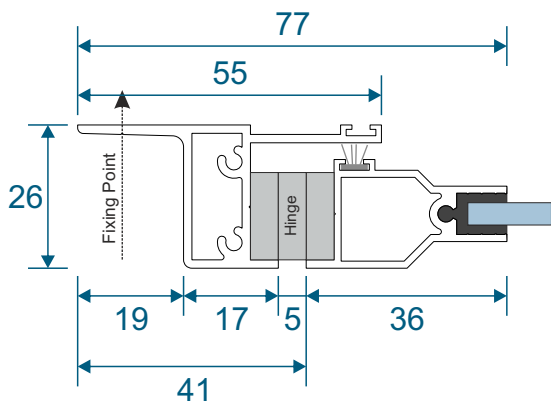

Frame Sections

Single Top Hung Friction Hinge Opener - Face Fix