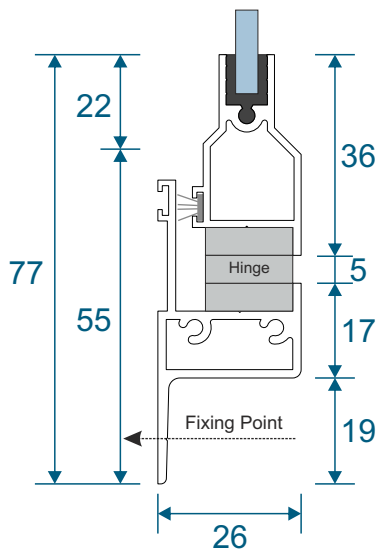

## Single Side Hung Butt Hinge Opener - Face Fix

Single Butt Hinged  
Max Opening Angle: 170°±

## Double Side Hung Butt Hinge Opener - Face Fix

Double Butt Hinged  
Max Opening Angle: 170°±

# Frame Sections

## Single Side Hung Friction Hinge Opener - Face Fix

Single Friction Hinged  
Max Opening Angle:  $65^{\circ} \pm$