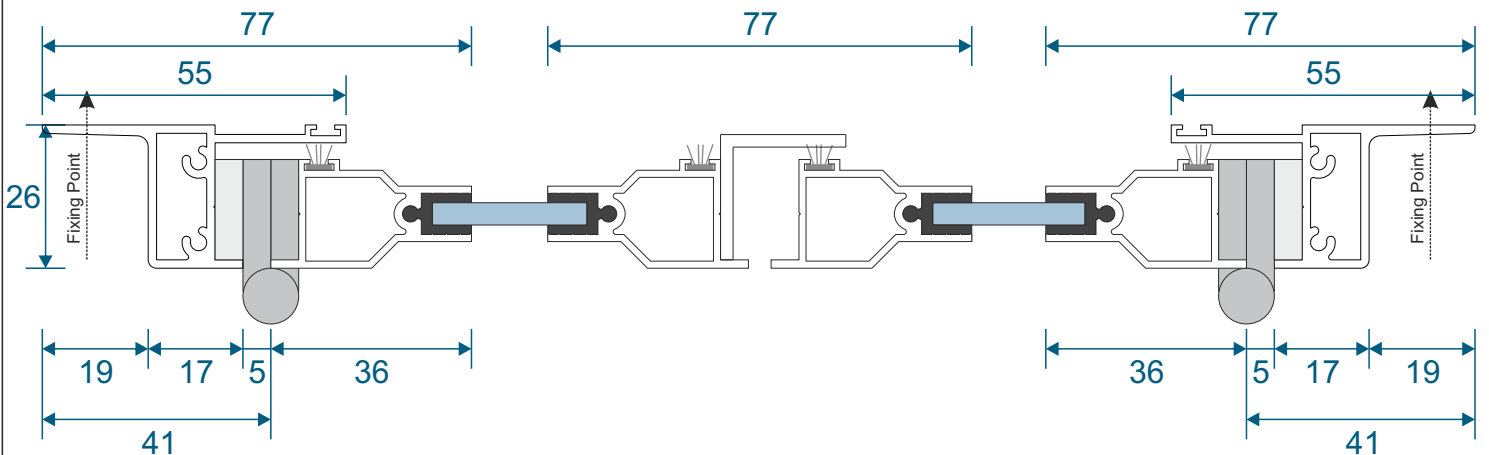

## Single Side Hung Butt Hinge Opener - Face Fix

Single Butt Hinged  
Max Opening Angle: 170°±

# Frame Sections

## Double Side Hung Butt Hinge Opener - Face Fix

Double Butt Hinged  
Max Opening Angle: 170°±