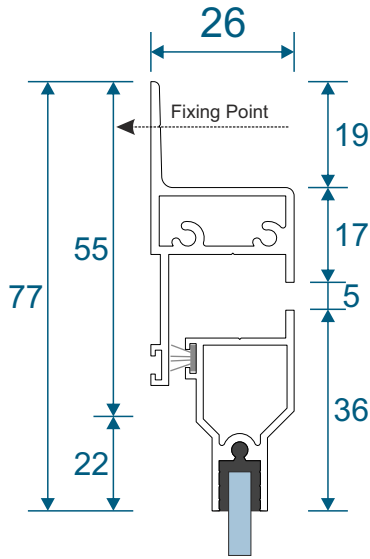

## Double Side Hung Butt Hinge Opener - Face Fix

Double Butt Hinged  
Max Opening Angle: 170°±

## Single Side Hung Friction Hinge Opener - Face Fix

Single Friction Hinged  
Max Opening Angle:  $65^{\circ} \pm$

# Frame Sections

## Single Top Hung Friction Hinge Opener - Face Fix

Single Friction Hinged  
Max Opening Angle:  $65^{\circ} \pm$